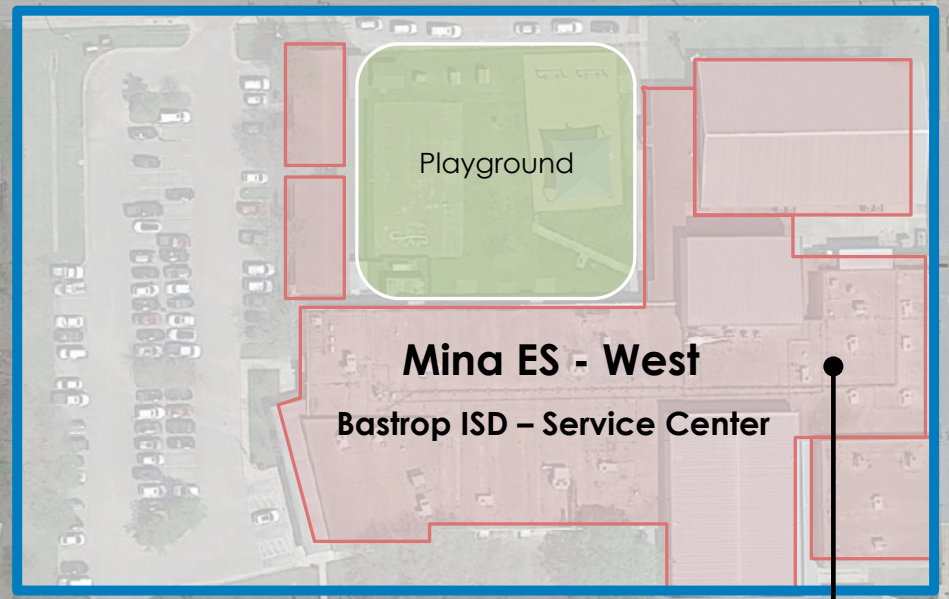

Mina Elementary School

1201 Hill Street

PROGRAM

EXISTING CONDITIONS

- Pre-K / K / 1st Grade
- Art Classroom
- Dining / Stage
- Kitchen
- Special Ed.
- Teacher Workstations
- Test Storage
- Playground

- 2nd / 3rd / 4th Grade
- Library
- Admin / Clinic
- Teacher Workstations
- Gymnasium
- Music Classroom
- Playground

Beech St.

Hill St.

Farm St.

Fayette St.

PROGRAM

PHASE I - PROPOSAL

Legend

- **New Program To Be Added**
- Existing Program To Be Relocated From West To East

Music Classroom

Art Classroom

Special Ed.

Dining

Hill St.

Beech St.

Farm St.

Fayette St.